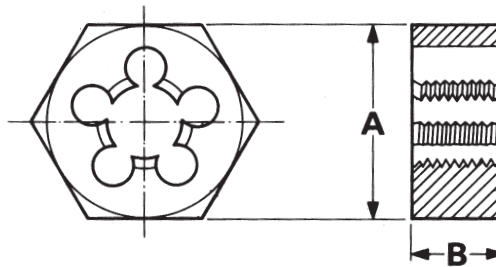

Hexagonal Dies

BSW

Whitworth coarse threads

HSS

CS

BS
1127

6G

Unit : mm

| Nominal Diameter ØD | TPI | Across Flat | HSS | Carbon Steel | Thickness |
|------------------------|-------|-------------|------------|--------------|-------------|
| | | A | EDP No. | EDP No. | |
| 1/8" | 40 | 0.710" | FBE2300001 | FBD2300001 | 6.35 |
| 5/32" | 32 | 0.710" | FBE2300002 | FBD2300002 | 6.35 |
| 3/16" | 24 | 0.710" | FBE2300003 | FBD2300003 | 6.35 |
| 7/32" | 24 | 0.710" | - | FBD2300004 | 6.35 |
| 1/4" | 20 | 0.710" | FBE2300004 | FBD2300005 | 6.35 |
| 9/32" | 20 | 0.820" | - | FBD2300006 | 7.94 |
| 5/16" | 18 | 0.820" | FBE2300005 | FBD2300007 | 7.94 |
| 3/8" | 16 | 0.920" | FBE2300006 | FBD2300008 | 9.53 |
| 7/16" | 14 | 1.010" | FBE2300007 | FBD2300009 | 11.11 |
| 1/2" | 12 | 1.100" | FBE2300008 | FBD2300010 | 12.70 |
| 9/16" | 12 | 1.300" | FBE2300009 | FBD2300011 | 15.88 |
| 5/8" | 11 | 1.300" | FBE2300010 | FBD2300012 | 15.88 |
| 3/4" | 10 | 1.480" | FBE2300011 | FBD2300013 | 17.46 |
| 7/8" | 9 | 1.670" | FBE2300012 | FBD2300014 | 20.63 |
| 1" | 8 | 2.050" | FBE2300013 | FBD2300015 | 23.81 |
| 1.1/8" | 7 | 2.220" | FBE2300014 | FBD2300016 | 26.99 |
| 1.1/4" | 7 | 2.220" | FBE2300015 | FBD2300017 | 26.99 |
| 1.3/8" | 6 | 2.580" | FBE2300016 | FBD2300018 | 28.58 |
| 1.1/2" | 6 | 2.760" | FBE2300017 | FBD2300019 | 31.75 |
| 1.3/4" | 6 | 3.150" | FBE2300018 | FBD2300021 | 31.75 44.45 |
| 2" | 4.1/2 | 3.550" | FBE2300019 | FBD2300022 | 31.75 44.45 |