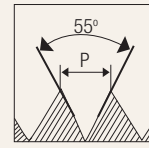

Hexagonal Dies

BSW

Whitworth coarse threads

HSS

CS

BS
1127

6G

Unit : mm

| Nominal Diameter ØD | TPI | Across Flat | HSS | Carbon Steel | Thickness |
|------------------------|-------|-------------|------------|--------------|-------------|
| | | A | EDP No. | EDP No. | |
| 1/8" | 40 | 0.710" | FBE2300001 | FBD2300001 | 6.35 |
| 5/32" | 32 | 0.710" | FBE2300002 | FBD2300002 | 6.35 |
| 3/16" | 24 | 0.710" | FBE2300003 | FBD2300003 | 6.35 |
| 7/32" | 24 | 0.710" | - | FBD2300004 | 6.35 |
| 1/4" | 20 | 0.710" | FBE2300004 | FBD2300005 | 6.35 |
| 9/32" | 20 | 0.820" | - | FBD2300006 | 7.94 |
| 5/16" | 18 | 0.820" | FBE2300005 | FBD2300007 | 7.94 |
| 3/8" | 16 | 0.920" | FBE2300006 | FBD2300008 | 9.53 |
| 7/16" | 14 | 1.010" | FBE2300007 | FBD2300009 | 11.11 |
| 1/2" | 12 | 1.100" | FBE2300008 | FBD2300010 | 12.70 |
| 9/16" | 12 | 1.300" | FBE2300009 | FBD2300011 | 15.88 |
| 5/8" | 11 | 1.300" | FBE2300010 | FBD2300012 | 15.88 |
| 3/4" | 10 | 1.480" | FBE2300011 | FBD2300013 | 17.46 |
| 7/8" | 9 | 1.670" | FBE2300012 | FBD2300014 | 20.63 |
| 1" | 8 | 2.050" | FBE2300013 | FBD2300015 | 23.81 |
| 1.1/8" | 7 | 2.220" | FBE2300014 | FBD2300016 | 26.99 |
| 1.1/4" | 7 | 2.220" | FBE2300015 | FBD2300017 | 26.99 |
| 1.3/8" | 6 | 2.580" | FBE2300016 | FBD2300018 | 28.58 |
| 1.1/2" | 6 | 2.760" | FBE2300017 | FBD2300019 | 31.75 |
| 1.3/4" | 6 | 3.150" | FBE2300018 | FBD2300021 | 31.75 44.45 |
| 2" | 4.1/2 | 3.550" | FBE2300019 | FBD2300022 | 31.75 44.45 |